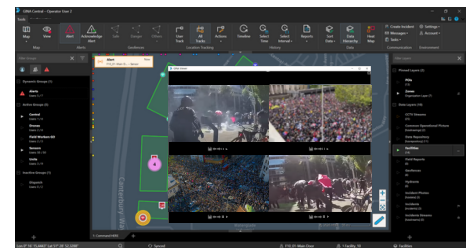

Video monitoring

Rapid response is enabled through **integration with VMS** utilizing alerts.

Integrate video systems capable of detecting unusual behavior or unauthorized individuals. These smart systems prompt **immediate alerts**, ensuring quick response to potential threats.