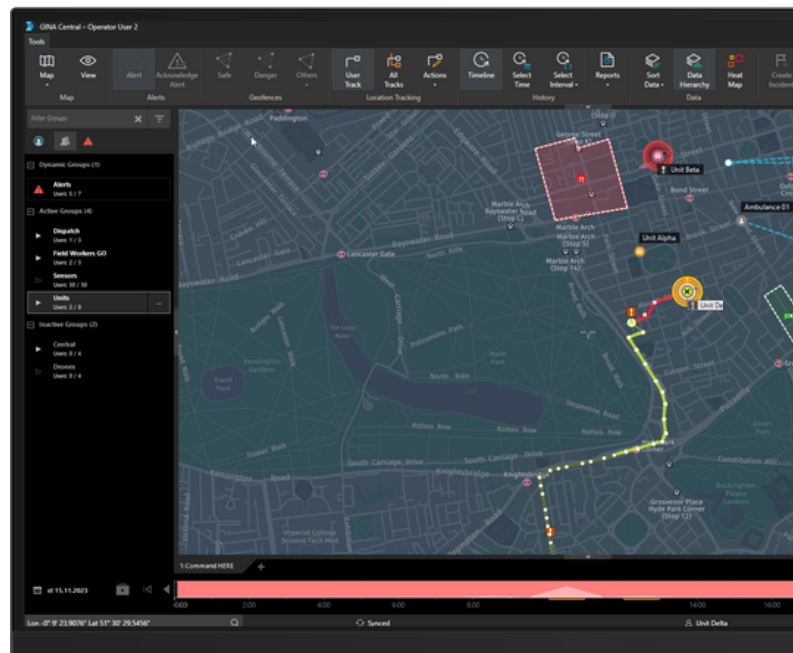

Tactical AVL

Software for enhanced situational awareness

Our customers

Track with Certainty Act with Insight

Elevate situational awareness with Tactical AVL: a comprehensive, integrated solution for advanced location tracking and operational intelligence.

Optimize coordination through seamless integration of trackers, video, and data analytics, enhanced with geofencing and automatic alerts, ensuring swift, effective response.

Location tracking

Gain real-time insight and **movement history tracking** of up to 100k users simultaneously.

Efficiently **monitor unit movements** via radio, tracker, or mobile app, ensuring swift, informed decision-making. Generate direct, **detailed reports** with ease.

Alerts & Geofencing

Maximize safety and security with real-time geofencing and **automated alert systems**.

Quickly set up geofences for areas, routes, or operational needs, triggering instant alerts for critical events. Ensure rapid response with **alerts activated by sensors** or user actions.

Video monitoring