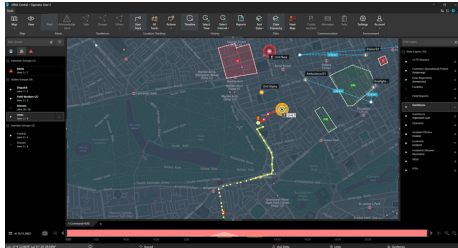

Tactical AVL

Software for enhanced situational awareness

Our customers

Track with Certainty Act with Insight

Elevate situational awareness with Tactical AVL: a comprehensive, integrated solution for advanced location tracking and operational intelligence.

Optimize coordination through seamless integration of trackers, video, and data analytics, enhanced with geofencing and automatic alerts, ensuring swift, effective response.

Location tracking

Gain real-time insight and **movement history tracking** of up to 100k users simultaneously.

Efficiently **monitor unit movements** via radio, tracker, or mobile app, ensuring swift, informed decision-making. Generate direct, **detailed reports** with ease.

Alerts & Geofencing

Maximize safety and security with real-time geofencing and **automated alert systems**.

Quickly set up geofences for areas, routes, or operational needs, triggering instant alerts for critical events. Ensure rapid response with **alerts activated by sensors** or user actions.

Video monitoring